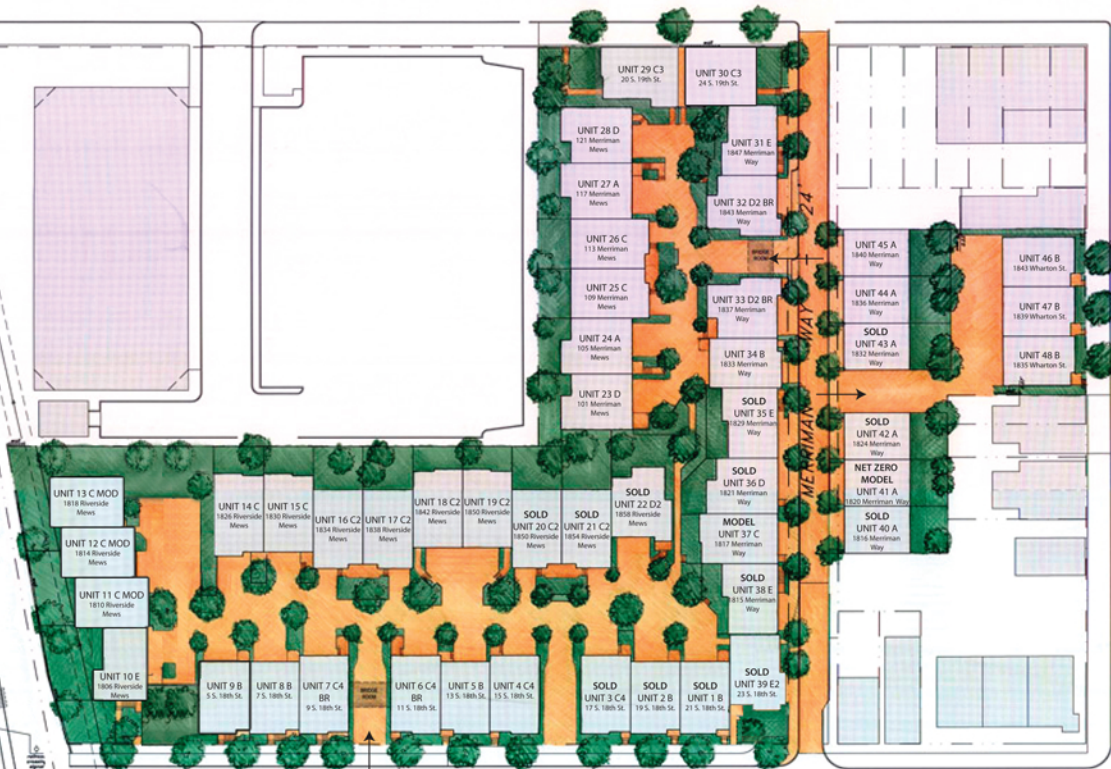

SOUTH

NINETEENTH

STREET

60'

STREET - 60'

WHARTON

SOUTH

EIGHTEENTH

STREET

60'

UNIT KEY PLAN

UNIT 10 E  
1006 Riverside  
Mews

UNIT 9 B  
5.5, 18th St.

UNIT 8 B  
7.5, 18th St.

UNIT 7 C4  
BR  
9.5, 18th St.

UNIT 6 C4  
BR  
11.5, 18th St.