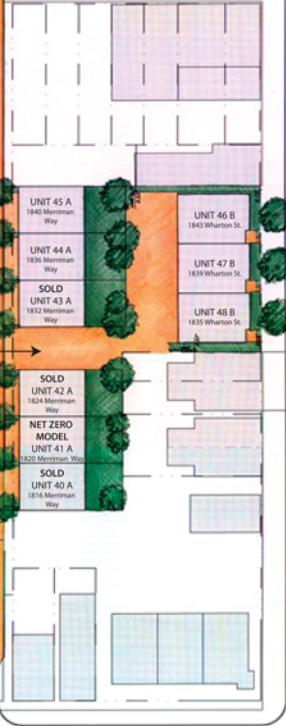

SOUTH

NINETEENTH

STREET

60'

STREET - 60'

WHARTON

SOUTH

EIGHTEENTH

STREET

60'

UNIT KEY PLAN

UNIT 10 E  
1006 Riverside  
Mews

UNIT 9 B  
5.5, 18th St.

UNIT 8 B  
7.5, 18th St.

UNIT 7 C4  
BR  
9.5, 18th St.

UNIT 6 C4  
BR  
11.5, 18th St.

UNIT 5 B  
13.5, 18th St.

UNIT 4 C4  
15.5, 18th St.

SOLD  
UNIT 3 C4  
17.5, 18th St.

SOLD  
UNIT 2 B  
19.5, 18th St.

SOLD  
UNIT 1 B  
21.5, 18th St.

UNIT 11 C MOD  
1810 Riverside  
Mews

UNIT 12 C MOD  
1814 Riverside  
Mews